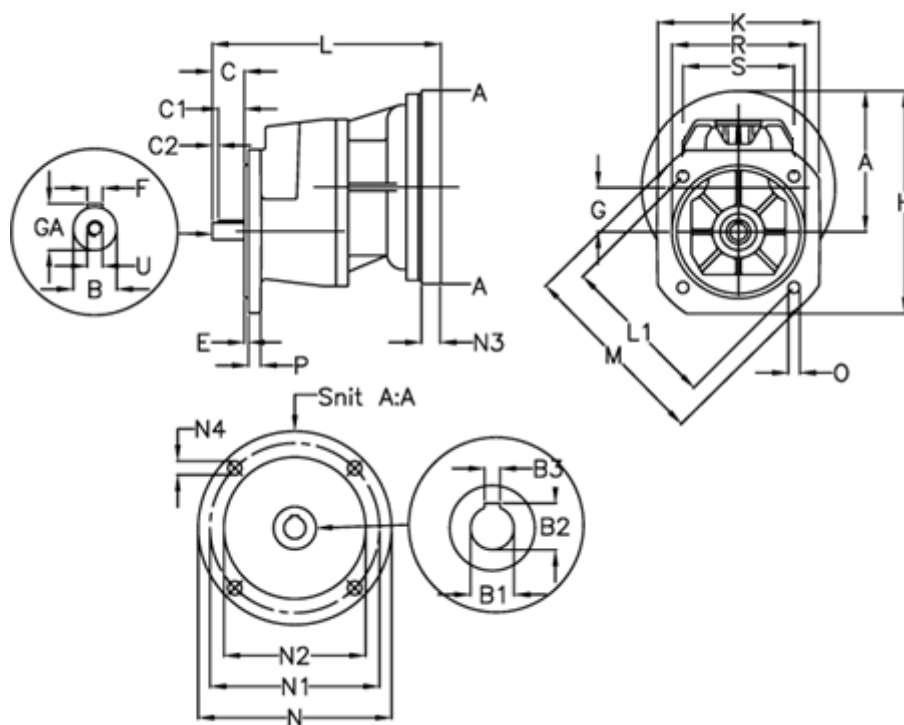

Article number: 40550400862430

Description: Single Stage Helical Gear
S 401-8,6-P80B5

Measures

A = 154.7	E = 4.0	M = 250.0	R = 180
B = 28	F = 8x7x50	N = 200	S = 155
B1 = 19	G = 61.7	N1 = 165	U = M8
B2 = 21.8	GA = 31.0	N2 = 130	
B3 = 6	H = 259.7	N3 = -	
C = 60	K = 210	N4 = M10x12	
C1 = 50	L = 294	O = 14.0	
C2 = 5	L1 = 215.0	P = 12	